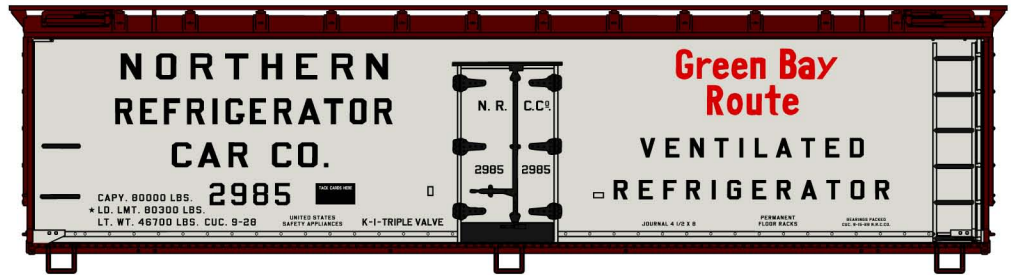

#8172 Limited Run Private Owner Steel Company USRA Twin Hopper 3-Car Set \$58.98 Retail

Singles available separately \$19.98 Each Retail
#81721 Carnegie Steel Co.
#81722 Superior Steel Co.
#81723 National Tube Co.

#4911 Green Bay Route 40' Wood Refrigerator Car \$21.98 Retail

#3140 Chicago West Pullman & Southern 40' Insulated Steel Boxcar \$20.98 Retail

#6549 Norfolk & Western Pullman Standard Covered Hopper \$22.98 Retail