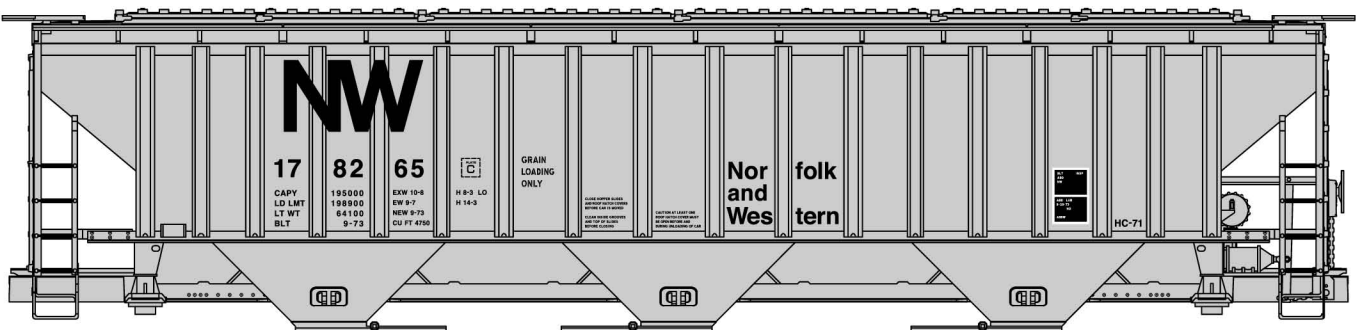

#8172 Limited Run Private Owner Steel Company USRA Twin Hopper 3-Car Set \$58.98 Retail

Singles available separately \$19.98 Each Retail
#81721 Carnegie Steel Co.
#81722 Superior Steel Co.
#81723 National Tube Co.

#4911 Green Bay Route 40' Wood Refrigerator Car \$21.98 Retail

#3140 Chicago West Pullman & Southern 40' Insulated Steel Boxcar \$20.98 Retail

#6549 Norfolk & Western Pullman Standard Covered Hopper \$22.98 Retail