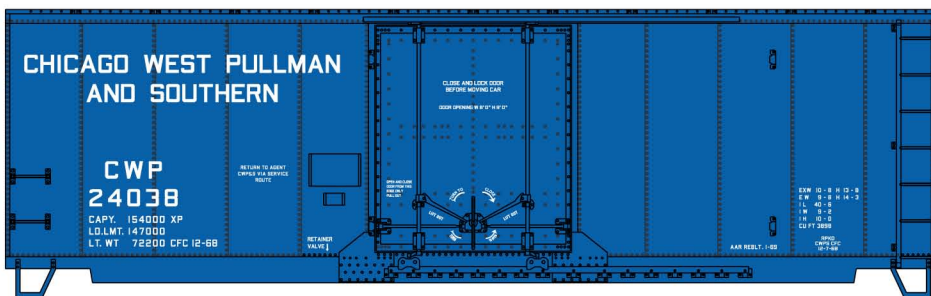

#8172 Limited Run Private Owner Steel Company USRA Twin Hopper 3-Car Set \$58.98 Retail

Singles available separately \$19.98 Each Retail
#81721 Carnegie Steel Co.
#81722 Superior Steel Co.
#81723 National Tube Co.

#4911 Green Bay Route 40' Wood Refrigerator Car \$21.98 Retail

#3140 Chicago West Pullman & Southern 40' Insulated Steel Boxcar \$20.98 Retail

#6549 Norfolk & Western Pullman Standard Covered Hopper \$22.98 Retail