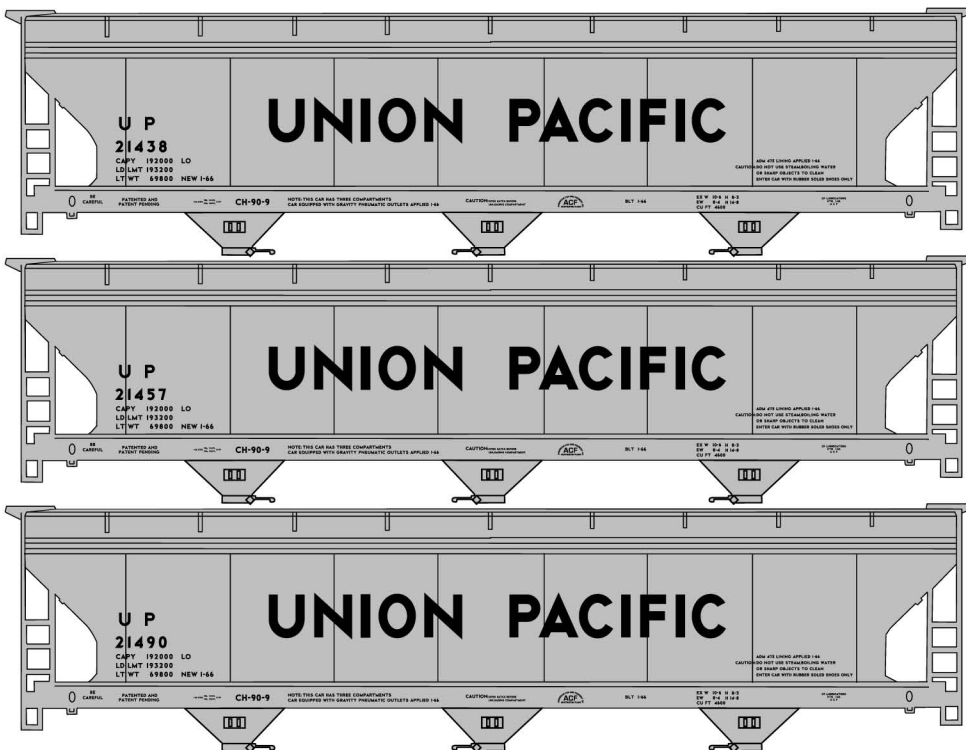

**#8167 Norfolk Southern 2-Bay  
 ACF Covered Hopper 3-Car Set**  
 \$64.98 Retail

**Norfolk Southern singles  
 available separately #81671**  
 Random road number from 3-Car Set  
 \$21.98 Each Retail

**#1412 Southern Railway**  
 36' Double Sheath Wood Boxcar  
 \$20.98 Retail

**#6548 Illinois Terminal  
 Pullman Standard Covered  
 Hopper \$22.98 Retail**

**#8166 Union Pacific  
 3-Bay ACF Covered  
 Hopper 3-Car Set**  
 \$64.98 Retail

**New paint scheme:  
 Class CH-90-9  
 Built 1966**

**Union Pacific singles  
 available separately #81661**  
 Random road  
 number from 3-Car Set  
 \$21.98 Each Retail