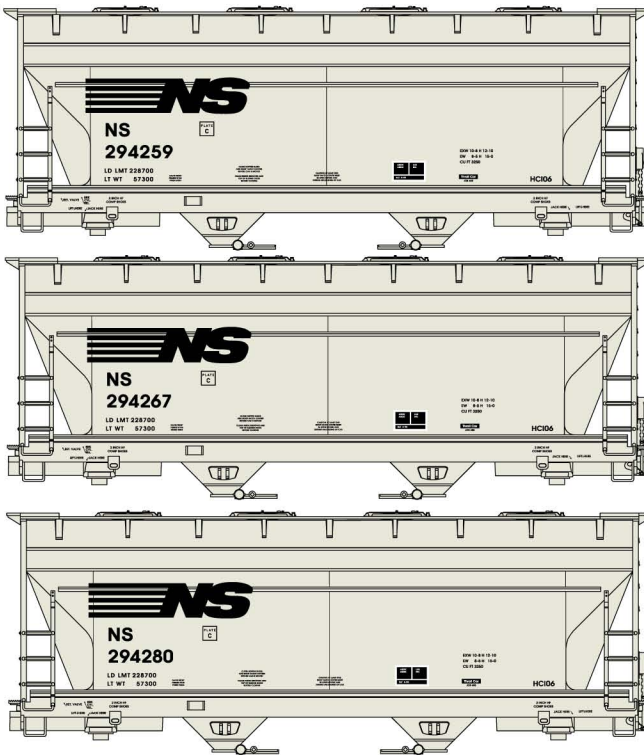

#8168 Georgia & Florida 40' Single Sheath Wood Boxcar 3-Car Set \$61.98 Retail

Georgia & Florida Singles Available \$20.98 Each Retail

#81681 (Top)
7200-7299
As-Built 1926

#81682 (Middle)
7400-7499
1950 Lettering

#81683 (Bottom)
As-Built 1927
2nd Series 8001-8060

#8167 Norfolk Southern 2-Bay ACF Covered Hopper 3-Car Set \$64.98 Retail

Norfolk Southern singles available separately #81671

Random road number from 3-Car Set \$21.98 Each Retail

#2215 Missouri Pacific 2-Bay ACF Covered Hopper \$21.98 Retail

#1412 Southern Railway 36' Double Sheath Wood Boxcar \$20.98 Retail

#6548 Illinois Terminal Pullman Standard Covered Hopper \$22.98 Retail