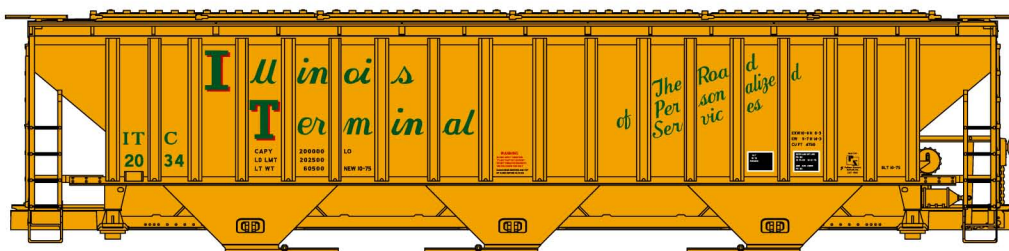

#8168 Georgia & Florida 40' Single Sheath Wood Boxcar 3-Car Set \$61.98 Retail

Georgia & Florida Singles Available \$20.98 Each Retail

#81681 (Top)
7200-7299
As-Built 1926

#81682 (Middle)
7400-7499
1950 Lettering

#81683 (Bottom)
As-Built 1927
2nd Series 8001-8060

#8167 Norfolk Southern 2-Bay ACF Covered Hopper 3-Car Set \$64.98 Retail

Norfolk Southern singles available separately #81671

Random road number from 3-Car Set \$21.98 Each Retail

#2215 Missouri Pacific 2-Bay ACF Covered Hopper \$21.98 Retail

#1412 Southern Railway 36' Double Sheath Wood Boxcar \$20.98 Retail

#6548 Illinois Terminal Pullman Standard Covered Hopper \$22.98 Retail