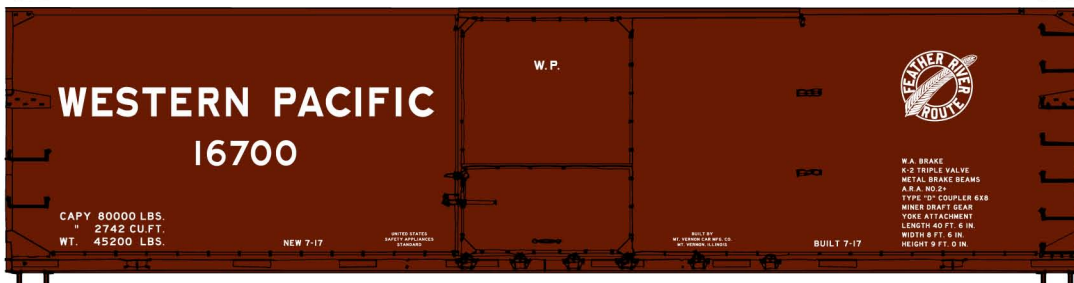

These items scheduled for production approximately March/April 2025

Limited Run #8178 Western Road 3-Car Set
Double Sheath Wood Boxcars \$64.98 Retail

Western Road singles available separately

\$21.98 Each Retail

#81781 Santa Fe

#81782 Western Pacific

#81783 Union Pacific

#1316 Muncie & Western
36' Double Sheath Wood Boxcar
\$21.98 Retail