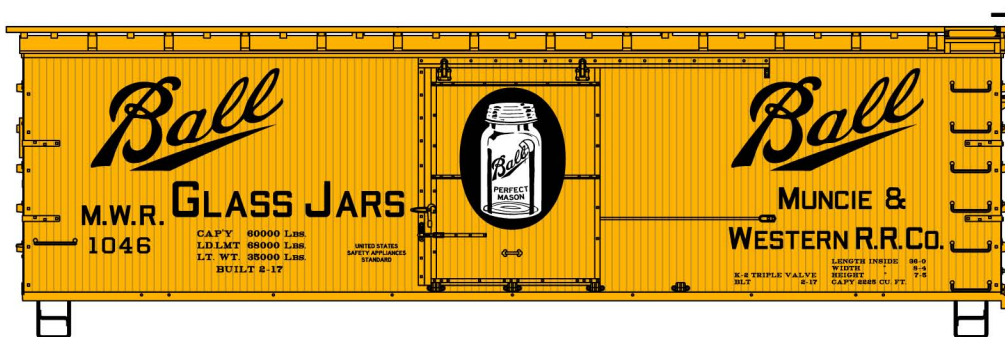

These items scheduled for production approximately March/April 2025

Limited Run #8178 Western Road 3-Car Set
Double Sheath Wood Boxcars \$64.98 Retail

Western Road singles available separately

\$21.98 Each Retail

#81781 Santa Fe

#81782 Western Pacific

#81783 Union Pacific

#1316 Muncie & Western
36' Double Sheath Wood Boxcar
\$21.98 Retail