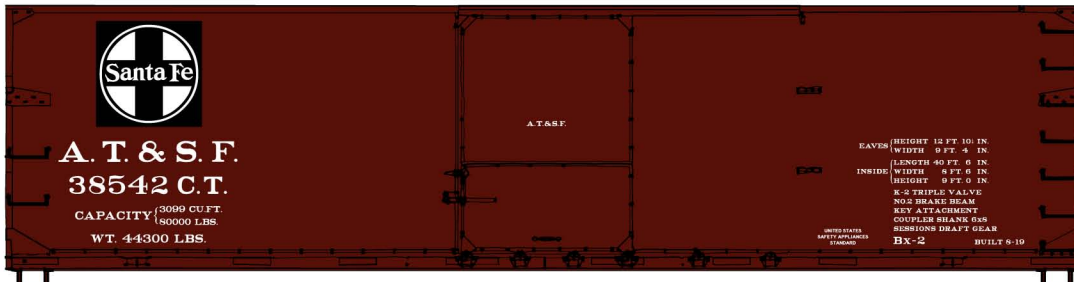

These items scheduled for production approximately March/April 2025

Limited Run #8178 Western Road 3-Car Set
Double Sheath Wood Boxcars \$64.98 Retail

Western Road singles available separately

\$21.98 Each Retail

#81781 Santa Fe

#81782 Western Pacific

#81783 Union Pacific

#1316 Muncie & Western
36' Double Sheath Wood Boxcar
\$21.98 Retail