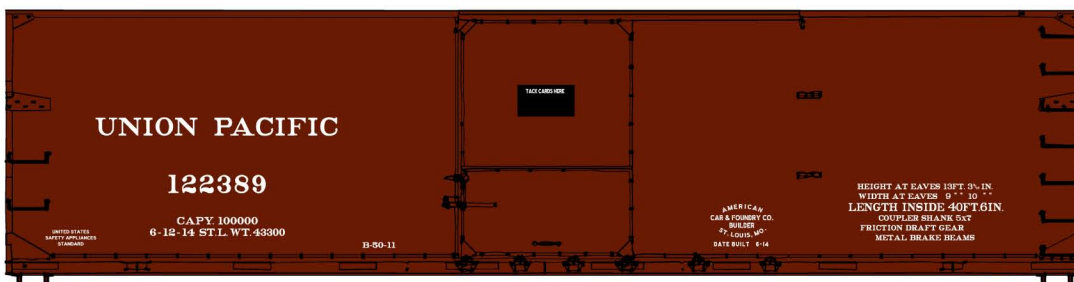

These items scheduled for production approximately March/April 2025

Limited Run #8178 Western Road 3-Car Set
Double Sheath Wood Boxcars \$64.98 Retail

Western Road singles available separately

\$21.98 Each Retail

#81781 Santa Fe

#81782 Western Pacific

#81783 Union Pacific

#1316 Muncie & Western
36' Double Sheath Wood Boxcar
\$21.98 Retail