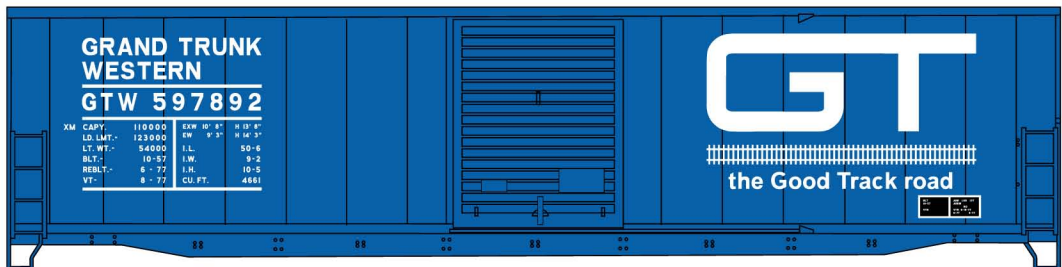

**HO SCALE**

**Limited Run #8170**  
**Great Northern**  
 40' Combination  
 Door Steel Boxcar  
 3-Car Set  
 \$61.98 Retail

**Great Northern**  
 Singles available  
 separately #81701  
 Random road number  
 from 3-Car Set  
 \$20.98 Each Retail

**#1186 Gulf Mobile & Northern 36' Fowler**  
 Wood Boxcar  
 \$20.98 Retail

**#5727 Grand Trunk Western**  
 50' Welded-Side  
 Steel Boxcar  
 \$20.98 Retail

**#37784 Pittsburgh, McKeesport & Youghioghney 41' Steel**  
 Gondola 3-Car Set \$61.98 Retail

**PMcK&Y Singles**  
 available separately #3778  
 Random road number  
 from 3-Car Set  
 \$20.98 Each Retail