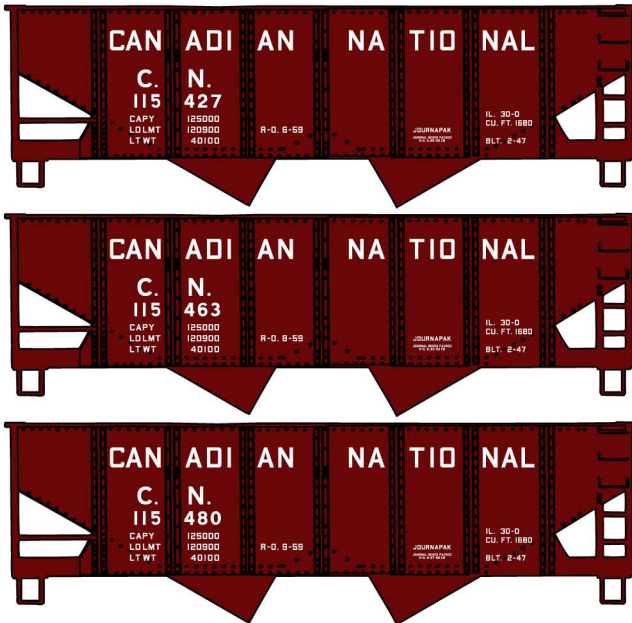

Upcoming Limited Run 3-Car Sets

#8143 Rock Island w/Patch Paint Milwaukee Road Reporting Marks
 3-Bay ACF Covered Hoppers
 \$61.98 Retail

Singles Available Separately
 (Random from 3-Car Set)
#81431 \$20.98 Each Retail

Rock/Milw 3-Car Set scheduled for production January 2022

#8145 Canadian National Twin Hoppers \$55.98 Retail

#8144 Northern Pacific 40' Wood Boxcars & Wood Reefer \$59.98 Retail

Singles Available Separately
 (Random from 3-Car Set)
#81451 \$18.98 Each Retail

NP Singles Available Separately

#81441 (Top) Single Sheath Wood Boxcar \$19.98 Retail

#81442 (Middle) 40' Wood Refrigerator Car \$20.98 Retail

#81443 (Bottom) Double Sheath Wood Boxcar \$19.98 Retail

Canadian National 3-Car Set scheduled for production March 2022

Northern Pacific 3-Car Set scheduled for production February 2022