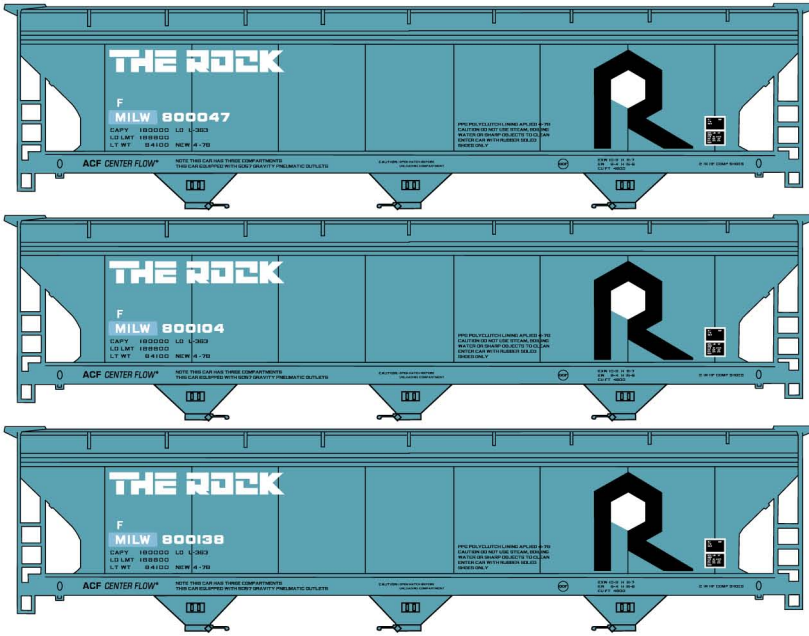

Upcoming Limited Run 3-Car Sets

#8143 Rock Island w/Patch Paint Milwaukee Road Reporting Marks
 3-Bay ACF Covered Hoppers
 \$61.98 Retail

Singles Available Separately
 (Random from 3-Car Set)
#81431 \$20.98 Each Retail

Rock/Milw 3-Car Set scheduled for production January 2022

#8145 Canadian National Twin Hoppers \$55.98 Retail

#8144 Northern Pacific 40' Wood Boxcars & Wood Reefer \$59.98 Retail

Singles Available Separately
 (Random from 3-Car Set)
#81451 \$18.98 Each Retail

NP Singles Available Separately

#81441 (Top) Single Sheath Wood Boxcar \$19.98 Retail

#81442 (Middle) 40' Wood Refrigerator Car \$20.98 Retail

#81443 (Bottom) Double Sheath Wood Boxcar \$19.98 Retail

Canadian National 3-Car Set scheduled for production March 2022