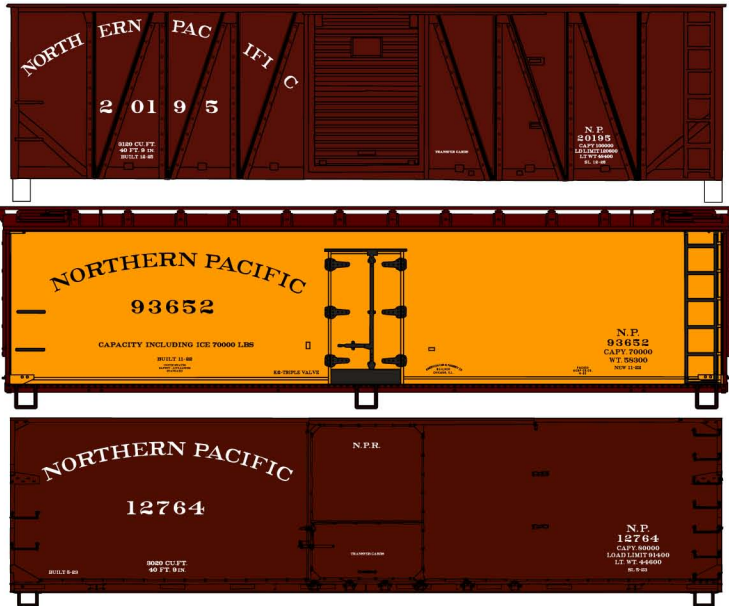

Upcoming Limited Run 3-Car Sets

#8143 Rock Island w/Patch Paint Milwaukee Road Reporting Marks
 3-Bay ACF Covered Hoppers
 \$61.98 Retail

Singles Available Separately
 (Random from 3-Car Set)
#81431 \$20.98 Each Retail

Rock/Milw 3-Car Set scheduled for production January 2022

#8145 Canadian National Twin Hoppers \$55.98 Retail

#8144 Northern Pacific 40' Wood Boxcars & Wood Reefer \$59.98 Retail

Singles Available Separately
 (Random from 3-Car Set)
#81451 \$18.98 Each Retail

NP Singles Available Separately

#81441 (Top) Single Sheath Wood Boxcar \$19.98 Retail

#81442 (Middle) 40' Wood Refrigerator Car \$20.98 Retail

#81443 (Bottom) Double Sheath Wood Boxcar \$19.98 Retail

Canadian National 3-Car Set scheduled for production March 2022