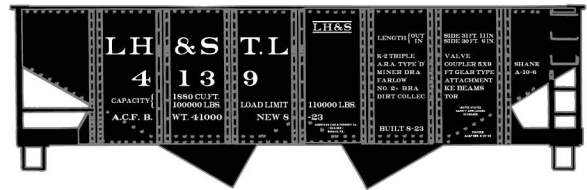

#20271 Seaboard
 3-Bay ACF Covered
 Hopper \$20.98 Retail

#8132 Limited Run
 Chicago & North Western
 2-Bay ACF Covered
 Hoppers \$61.98 Retail

C&NW Singles Available **#81321** \$20.98 Retail

#4859 Grand Trunk Western
 40' Wood Refrigerator Car \$20.98 Retail

#2437 Louisville Henderson
 & St. Louis (L&N)
 USRA Twin Hopper \$18.98 Retail

#3642 Lehigh Valley 40' Steel Double
 Door Automobile Boxcar \$19.98 Retail

All Accurail Coal Loads to be restocked by late December

#303 Offset Triple Hopper Coal Load Shown
 (Hopper not included)

- #301 USRA Twin Hopper (12)**
- #302 Athearn Twin Hopper (12)**
- #303 Offset Triple Hopper (12)**
- #304 Offset Twin Hopper (12)**

- #351 USRA Twin Hopper (48)**
 - #352 Athearn Twin Hopper (48)**
 - #353 Offset Triple Hopper (48)**
 - #354 Offset Twin Hopper (48)**
- 48pc Sets come with a free load removal magnet*