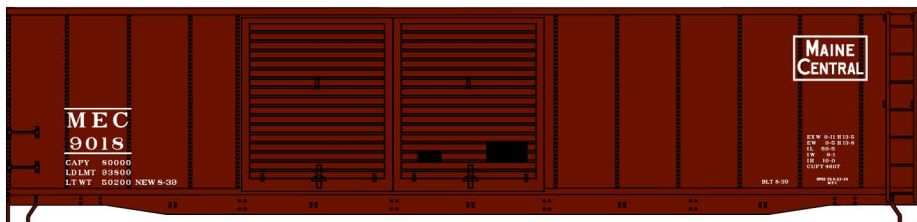

Limited Run #8124

**Milwaukee Road
 40' Rib Side Box Cars
 1963 Repainted &
 Renumbered Style
 3-Car Set \$55.98 Retail**

**Singles Available #81241
 (Random from 3-Car Set)
 \$18.98 Each Retail**

**#1175 Erie (Express)
 36' Fowler Wood Boxcar
 \$18.98 Retail**

**#7565 Great Northern
 70-Ton Offset Triple Hopper \$18.98 Retail**

**#5243 Maine Central 50' Riveted
 Double Door Steel Boxcar \$18.98 Retail**

**#1312 Denver & Rio
 Grande Western
 36' Double Sheath Wood
 Boxcar \$18.98 Retail**

**#5725 Southern Railway
 50' Welded-Side Single
 Door Steel Boxcar
 \$18.98 Retail**