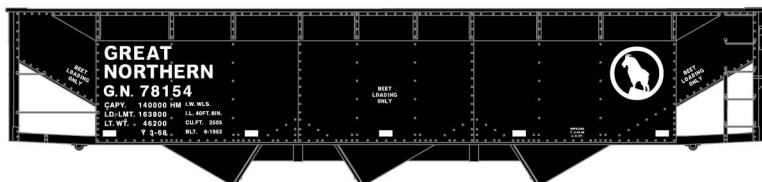

Limited Run #8124

**Milwaukee Road
 40' Rib Side Box Cars
 1963 Repainted &
 Renumbered Style
 3-Car Set \$55.98 Retail**

**Singles Available #81241
 (Random from 3-Car Set)
 \$18.98 Each Retail**

**#1175 Erie (Express)
 36' Fowler Wood Boxcar
 \$18.98 Retail**

**#7565 Great Northern
 70-Ton Offset Triple Hopper \$18.98 Retail**

**#5243 Maine Central 50' Riveted
 Double Door Steel Boxcar \$18.98 Retail**

**#1312 Denver & Rio
 Grande Western
 36' Double Sheath Wood
 Boxcar \$18.98 Retail**

**#5725 Southern Railway
 50' Welded-Side Single
 Door Steel Boxcar
 \$18.98 Retail**