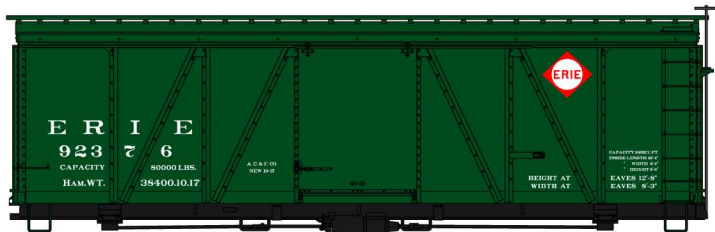

Limited Run #8124

**Milwaukee Road
 40' Rib Side Box Cars
 1963 Repainted &
 Renumbered Style
 3-Car Set \$55.98 Retail**

**Singles Available #81241
 (Random from 3-Car Set)
 \$18.98 Each Retail**

**#1175 Erie (Express)
 36' Fowler Wood Boxcar
 \$18.98 Retail**

**#7565 Great Northern
 70-Ton Offset Triple Hopper \$18.98 Retail**

**#5243 Maine Central 50' Riveted
 Double Door Steel Boxcar \$18.98 Retail**

**#1312 Denver & Rio
 Grande Western
 36' Double Sheath Wood
 Boxcar \$18.98 Retail**

**#5725 Southern Railway
 50' Welded-Side Single
 Door Steel Boxcar
 \$18.98 Retail**