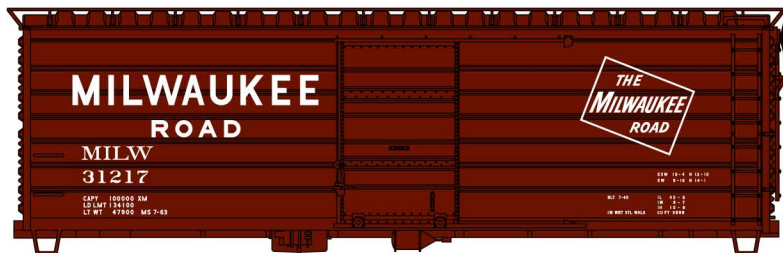

Limited Run #8124

**Milwaukee Road
 40' Rib Side Box Cars
 1963 Repainted &
 Renumbered Style
 3-Car Set \$55.98 Retail**

**Singles Available #81241
 (Random from 3-Car Set)
 \$18.98 Each Retail**

**#1175 Erie (Express)
 36' Fowler Wood Boxcar
 \$18.98 Retail**

**#7565 Great Northern
 70-Ton Offset Triple Hopper \$18.98 Retail**

**#5243 Maine Central 50' Riveted
 Double Door Steel Boxcar \$18.98 Retail**

**#1312 Denver & Rio
 Grande Western
 36' Double Sheath Wood
 Boxcar \$18.98 Retail**

**#5725 Southern Railway
 50' Welded-Side Single
 Door Steel Boxcar
 \$18.98 Retail**