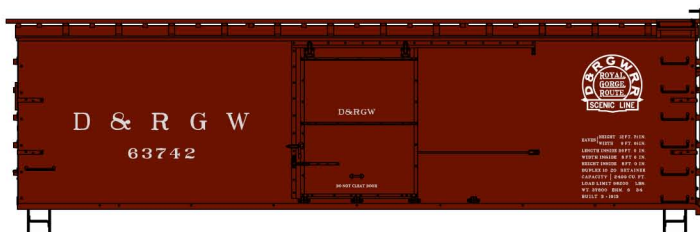

Limited Run #8124

**Milwaukee Road
 40' Rib Side Box Cars
 1963 Repainted &
 Renumbered Style
 3-Car Set \$55.98 Retail**

**Singles Available #81241
 (Random from 3-Car Set)
 \$18.98 Each Retail**

**#1175 Erie (Express)
 36' Fowler Wood Boxcar
 \$18.98 Retail**

**#7565 Great Northern
 70-Ton Offset Triple Hopper \$18.98 Retail**

**#5243 Maine Central 50' Riveted
 Double Door Steel Boxcar \$18.98 Retail**

**#1312 Denver & Rio
 Grande Western
 36' Double Sheath Wood
 Boxcar \$18.98 Retail**

**#5725 Southern Railway
 50' Welded-Side Single
 Door Steel Boxcar
 \$18.98 Retail**