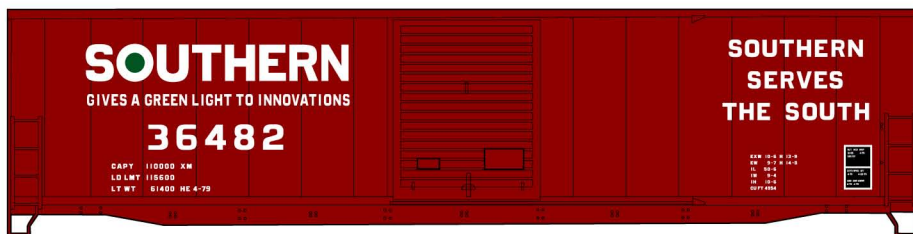

Limited Run #8124

**Milwaukee Road
 40' Rib Side Box Cars
 1963 Repainted &
 Renumbered Style
 3-Car Set \$55.98 Retail**

**Singles Available #81241
 (Random from 3-Car Set)
 \$18.98 Each Retail**

**#1175 Erie (Express)
 36' Fowler Wood Boxcar
 \$18.98 Retail**

**#7565 Great Northern
 70-Ton Offset Triple Hopper \$18.98 Retail**

**#5243 Maine Central 50' Riveted
 Double Door Steel Boxcar \$18.98 Retail**

**#1312 Denver & Rio
 Grande Western
 36' Double Sheath Wood
 Boxcar \$18.98 Retail**

**#5725 Southern Railway
 50' Welded-Side Single
 Door Steel Boxcar
 \$18.98 Retail**