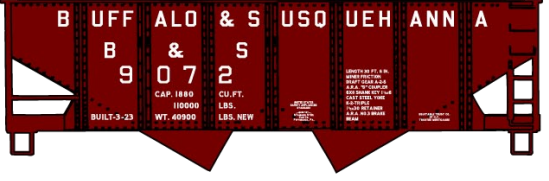

**#6540 Kansas City Southern**  
 Pullman Standard  
 Covered Hopper  
 \$20.98 Retail

**#7562 Boston & Albany**  
 70 Ton Offset Triple Hopper \$18.98 Retail

**#8109 Pacific Fruit Express**  
 40' Steel Reefer 3-Car Set \$58.98 Retail

**#1163 Georgia Railway**  
 36' Fowler Wood Boxcar \$18.98 Retail

**PFE Singles Available #81091**  
 \$19.98 Each Retail

**#24295 Buffalo & Susquehanna**  
 USRA Twin Hopper 3-Car Set  
 \$52.98 Retail

**B&S Singles Available #24291**  
 \$17.98 Each Retail

**#5241 Western Maryland**  
 50' Double Door Riveted Steel Boxcar \$18.98 Retail

**#3133 Chicago Great Western**  
 40' Insulated Steel Boxcar \$18.98 Retail

**#1710 Ann Arbor** 36' Double Sheath  
 Wood Boxcar w/Wood Ends and  
 Fishbelly Underframe \$18.98 Retail