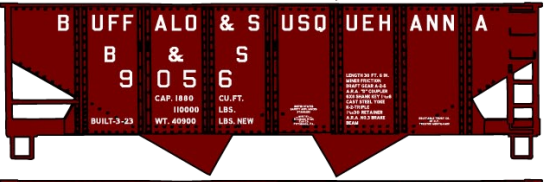

**#6540 Kansas City Southern**  
 Pullman Standard  
 Covered Hopper  
 \$20.98 Retail

**#7562 Boston & Albany**  
 70 Ton Offset Triple Hopper \$18.98 Retail

**#8109 Pacific Fruit Express**  
 40' Steel Reefer 3-Car Set \$58.98 Retail

**#1163 Georgia Railway**  
 36' Fowler Wood Boxcar \$18.98 Retail

**PFE Singles Available #81091**  
 \$19.98 Each Retail

**#24295 Buffalo & Susquehanna**  
 USRA Twin Hopper 3-Car Set  
 \$52.98 Retail

**B&S Singles Available #24291**  
 \$17.98 Each Retail

**#5241 Western Maryland**  
 50' Double Door Riveted Steel Boxcar \$18.98 Retail

**#3133 Chicago Great Western**  
 40' Insulated Steel Boxcar \$18.98 Retail

**#1710 Ann Arbor** 36' Double Sheath  
 Wood Boxcar w/Wood Ends and  
 Fishbelly Underframe \$18.98 Retail