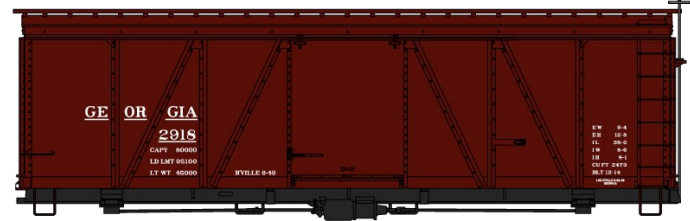

**#6540 Kansas City Southern**  
 Pullman Standard  
 Covered Hopper  
 \$20.98 Retail

**#7562 Boston & Albany**  
 70 Ton Offset Triple Hopper \$18.98 Retail

**#8109 Pacific Fruit Express**  
 40' Steel Reefer 3-Car Set \$58.98 Retail

**#1163 Georgia Railway**  
 36' Fowler Wood Boxcar \$18.98 Retail

**PFE Singles Available #81091**  
 \$19.98 Each Retail

**#24295 Buffalo & Susquehanna**  
 USRA Twin Hopper 3-Car Set  
 \$52.98 Retail

**B&S Singles Available #24291**  
 \$17.98 Each Retail

**#5241 Western Maryland**  
 50' Double Door Riveted Steel Boxcar \$18.98 Retail

**#3133 Chicago Great Western**  
 40' Insulated Steel Boxcar \$18.98 Retail

**#1710 Ann Arbor** 36' Double Sheath  
 Wood Boxcar w/Wood Ends and  
 Fishbelly Underframe \$18.98 Retail