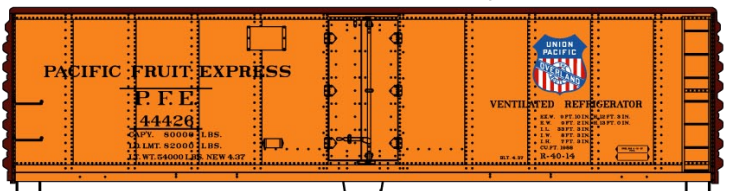

**#6540 Kansas City Southern**  
 Pullman Standard  
 Covered Hopper  
 \$20.98 Retail

**#7562 Boston & Albany**  
 70 Ton Offset Triple Hopper \$18.98 Retail

**#8109 Pacific Fruit Express**  
 40' Steel Reefer 3-Car Set \$58.98 Retail

**#1163 Georgia Railway**  
 36' Fowler Wood Boxcar \$18.98 Retail

**PFE Singles Available #81091**  
 \$19.98 Each Retail

**#24295 Buffalo & Susquehanna**  
 USRA Twin Hopper 3-Car Set  
 \$52.98 Retail