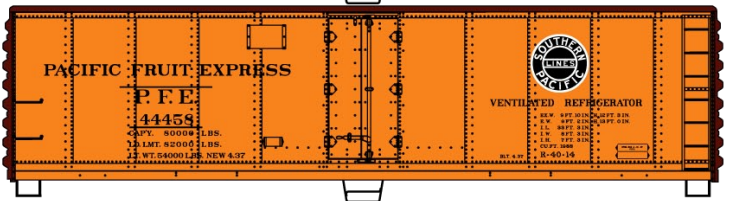

**#6540 Kansas City Southern**  
 Pullman Standard  
 Covered Hopper  
 \$20.98 Retail

**#7562 Boston & Albany**  
 70 Ton Offset Triple Hopper \$18.98 Retail

**#8109 Pacific Fruit Express**  
 40' Steel Reefer 3-Car Set \$58.98 Retail

**#1163 Georgia Railway**  
 36' Fowler Wood Boxcar \$18.98 Retail

**PFE Singles Available #81091**  
 \$19.98 Each Retail

**#24295 Buffalo & Susquehanna**  
 USRA Twin Hopper 3-Car Set  
 \$52.98 Retail

**B&S Singles Available #24291**  
 \$17.98 Each Retail

**#5241 Western Maryland**  
 50' Double Door Riveted Steel Boxcar \$18.98 Retail

**#3133 Chicago Great Western**  
 40' Insulated Steel Boxcar \$18.98 Retail