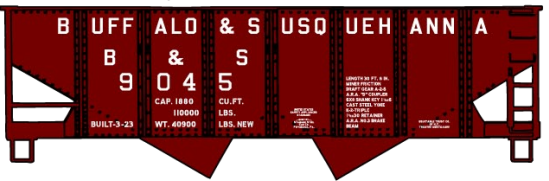

**#6540 Kansas City Southern**  
 Pullman Standard  
 Covered Hopper  
 \$20.98 Retail

**#7562 Boston & Albany**  
 70 Ton Offset Triple Hopper \$18.98 Retail

**#8109 Pacific Fruit Express**  
 40' Steel Reefer 3-Car Set \$58.98 Retail

**#1163 Georgia Railway**  
 36' Fowler Wood Boxcar \$18.98 Retail

**PFE Singles Available #81091**  
 \$19.98 Each Retail

**#24295 Buffalo & Susquehanna**  
 USRA Twin Hopper 3-Car Set  
 \$52.98 Retail

**B&S Singles Available #24291**  
 \$17.98 Each Retail

**#5241 Western Maryland**  
 50' Double Door Riveted Steel Boxcar \$18.98 Retail

**#3133 Chicago Great Western**  
 40' Insulated Steel Boxcar \$18.98 Retail

**#1710 Ann Arbor** 36' Double Sheath  
 Wood Boxcar w/Wood Ends and  
 Fishbelly Underframe \$18.98 Retail