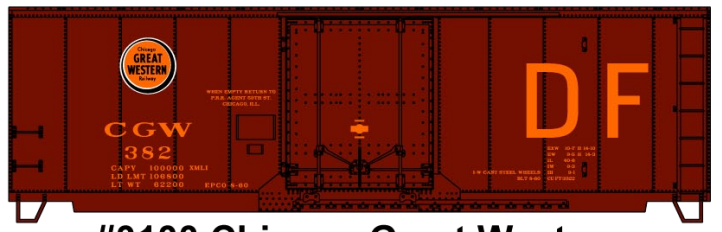

**#6540 Kansas City Southern**  
 Pullman Standard  
 Covered Hopper  
 \$20.98 Retail

**#7562 Boston & Albany**  
 70 Ton Offset Triple Hopper \$18.98 Retail

**#8109 Pacific Fruit Express**  
 40' Steel Reefer 3-Car Set \$58.98 Retail

**#1163 Georgia Railway**  
 36' Fowler Wood Boxcar \$18.98 Retail

**PFE Singles Available #81091**  
 \$19.98 Each Retail

**#24295 Buffalo & Susquehanna**  
 USRA Twin Hopper 3-Car Set  
 \$52.98 Retail

**B&S Singles Available #24291**  
 \$17.98 Each Retail

**#5241 Western Maryland**  
 50' Double Door Riveted Steel Boxcar \$18.98 Retail

**#3133 Chicago Great Western**  
 40' Insulated Steel Boxcar \$18.98 Retail