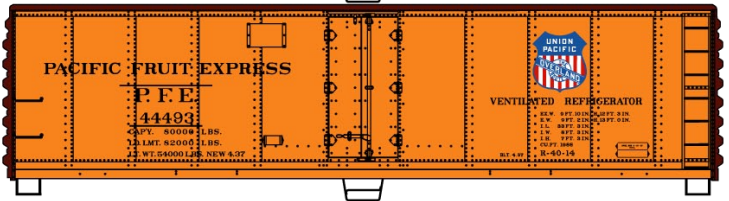

**#6540 Kansas City Southern**  
 Pullman Standard  
 Covered Hopper  
 \$20.98 Retail

**#7562 Boston & Albany**  
 70 Ton Offset Triple Hopper \$18.98 Retail

**#8109 Pacific Fruit Express**  
 40' Steel Reefer 3-Car Set \$58.98 Retail

**#1163 Georgia Railway**  
 36' Fowler Wood Boxcar \$18.98 Retail

**PFE Singles Available #81091**  
 \$19.98 Each Retail

**#24295 Buffalo & Susquehanna**  
 USRA Twin Hopper 3-Car Set  
 \$52.98 Retail