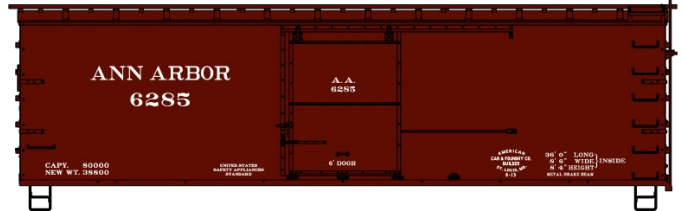

**#1163 Georgia Railway**  
 36' Fowler Wood Boxcar \$18.98 Retail

**PFE Singles Available #81091**  
 \$19.98 Each Retail

**#24295 Buffalo & Susquehanna**  
 USRA Twin Hopper 3-Car Set  
 \$52.98 Retail

**B&S Singles Available #24291**  
 \$17.98 Each Retail

**#5241 Western Maryland**  
 50' Double Door Riveted Steel Boxcar \$18.98 Retail

**#3133 Chicago Great Western**  
 40' Insulated Steel Boxcar \$18.98 Retail

**#1710 Ann Arbor** 36' Double Sheath  
 Wood Boxcar w/Wood Ends and  
 Fishbelly Underframe \$18.98 Retail