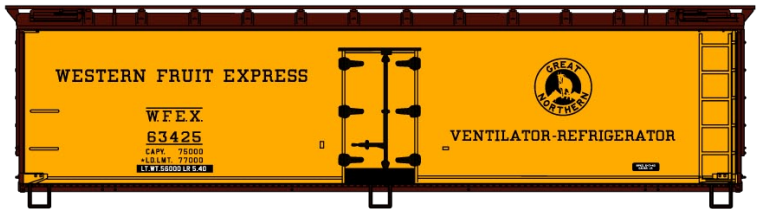

**#4906 Northern Refrigerator Car Co. Banana Distributing Company**  
 40' Wood Reefer \$19.98 Retail

**#1164 Chicago South Shore & South Bend**  
 36' Fowler Wood Boxcar \$18.98 Retail

**#37694 Duluth South Shore & Atlantic**  
 41' Steel Gondola 3-Car Set \$55.98 Retail

**DSS&A Singles #3769 \$18.98 Retail**

**#5138 Southern Pacific/GARX**  
 50' Riveted-Side Plug Door  
 Steel Boxcar \$18.98 Retail

**#5242 Southern Railway**  
 50' Riveted-Side Double Door  
 Steel Boxcar \$18.98 Retail

**#8110 Great Northern 3-Car Set**  
 40' Wood Reefer/Boxcars \$56.98 Retail

**Great Northern Singles Available:**

- #81101 Single Sheath Wood Boxcar \$18.98 Retail
- #81102 Wood Refrigerator Car \$19.98 Retail
- #81103 Double Sheath Wood Boxcar \$18.98 Retail