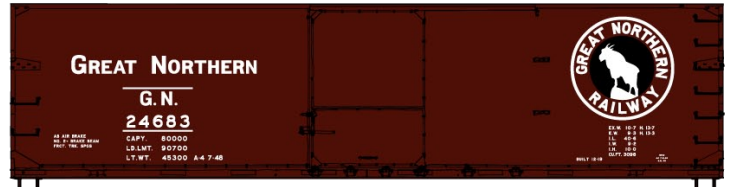

**#4906 Northern Refrigerator Car Co. Banana Distributing Company**  
 40' Wood Reefer \$19.98 Retail

**#1164 Chicago South Shore & South Bend**  
 36' Fowler Wood Boxcar \$18.98 Retail

**#37694 Duluth South Shore & Atlantic**  
 41' Steel Gondola 3-Car Set \$55.98 Retail

**DSS&A Singles #3769 \$18.98 Retail**

**#5138 Southern Pacific/GARX**  
 50' Riveted-Side Plug Door  
 Steel Boxcar \$18.98 Retail

**#5242 Southern Railway**  
 50' Riveted-Side Double Door  
 Steel Boxcar \$18.98 Retail

**#8110 Great Northern 3-Car Set**  
 40' Wood Reefer/Boxcars \$56.98 Retail

**Great Northern Singles Available:**

- #81101 Single Sheath Wood Boxcar \$18.98 Retail
- #81102 Wood Refrigerator Car \$19.98 Retail
- #81103 Double Sheath Wood Boxcar \$18.98 Retail

**#1806 Toledo & Ohio Central**  
 36' Double Sheath Wood Boxcar  
 Wood Ends & Straight Underframe  
 \$18.98 Retail