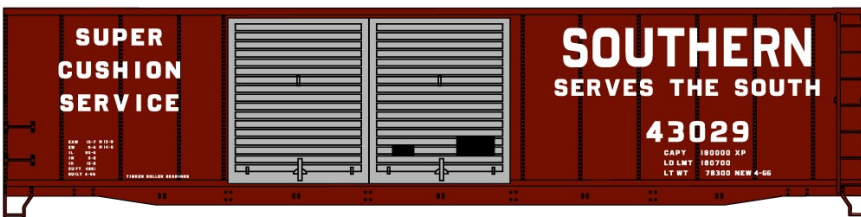

**#4906 Northern Refrigerator Car Co. Banana Distributing Company**  
 40' Wood Reefer \$19.98 Retail

**#1164 Chicago South Shore & South Bend**  
 36' Fowler Wood Boxcar \$18.98 Retail

**#37694 Duluth South Shore & Atlantic**  
 41' Steel Gondola 3-Car Set \$55.98 Retail

**DSS&A Singles #3769 \$18.98 Retail**

**#5138 Southern Pacific/GARX**  
 50' Riveted-Side Plug Door  
 Steel Boxcar \$18.98 Retail

**#5242 Southern Railway**  
 50' Riveted-Side Double Door  
 Steel Boxcar \$18.98 Retail

**#8110 Great Northern 3-Car Set**  
 40' Wood Reefer/Boxcars \$56.98 Retail

**Great Northern Singles Available:**

- #81101 Single Sheath Wood Boxcar \$18.98 Retail
- #81102 Wood Refrigerator Car \$19.98 Retail
- #81103 Double Sheath Wood Boxcar \$18.98 Retail

**#1806 Toledo & Ohio Central**  
 36' Double Sheath Wood Boxcar  
 Wood Ends & Straight Underframe  
 \$18.98 Retail