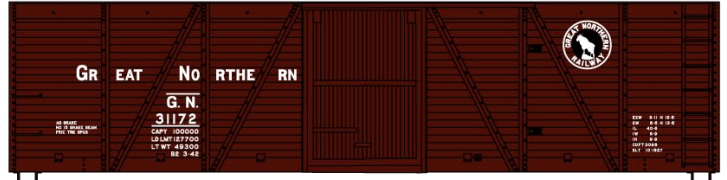

**#4906 Northern Refrigerator Car Co. Banana Distributing Company**  
 40' Wood Reefer \$19.98 Retail

**#1164 Chicago South Shore & South Bend**  
 36' Fowler Wood Boxcar \$18.98 Retail

**#37694 Duluth South Shore & Atlantic**  
 41' Steel Gondola 3-Car Set \$55.98 Retail

**DSS&A Singles #3769 \$18.98 Retail**

**#5138 Southern Pacific/GARX**  
 50' Riveted-Side Plug Door  
 Steel Boxcar \$18.98 Retail

**#5242 Southern Railway**  
 50' Riveted-Side Double Door  
 Steel Boxcar \$18.98 Retail

**#8110 Great Northern 3-Car Set**  
 40' Wood Reefer/Boxcars \$56.98 Retail

**Great Northern Singles Available:**

- #81101 Single Sheath Wood Boxcar \$18.98 Retail
- #81102 Wood Refrigerator Car \$19.98 Retail
- #81103 Double Sheath Wood Boxcar \$18.98 Retail

**#1806 Toledo & Ohio Central**  
 36' Double Sheath Wood Boxcar  
 Wood Ends & Straight Underframe  
 \$18.98 Retail