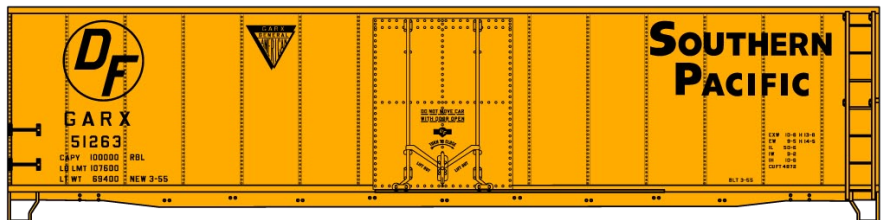

**#4906 Northern Refrigerator Car Co. Banana Distributing Company**  
 40' Wood Reefer \$19.98 Retail

**#1164 Chicago South Shore & South Bend**  
 36' Fowler Wood Boxcar \$18.98 Retail

**#37694 Duluth South Shore & Atlantic**  
 41' Steel Gondola 3-Car Set \$55.98 Retail

**DSS&A Singles #3769 \$18.98 Retail**

**#5138 Southern Pacific/GARX**  
 50' Riveted-Side Plug Door  
 Steel Boxcar \$18.98 Retail

**#5242 Southern Railway**  
 50' Riveted-Side Double Door  
 Steel Boxcar \$18.98 Retail

**#8110 Great Northern 3-Car Set**  
 40' Wood Reefer/Boxcars \$56.98 Retail

**Great Northern Singles Available:**

- #81101 Single Sheath Wood Boxcar \$18.98 Retail
- #81102 Wood Refrigerator Car \$19.98 Retail
- #81103 Double Sheath Wood Boxcar \$18.98 Retail

**#1806 Toledo & Ohio Central**  
 36' Double Sheath Wood Boxcar  
 Wood Ends & Straight Underframe  
 \$18.98 Retail