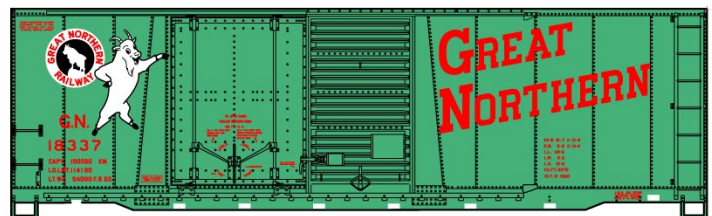

**#6539 Chicago Burlington & Quincy Pullman Standard Covered Hopper \$20.98 Retail**

**#8108 Chesapeake & Ohio Limited Run 3-Car Set Offset Triple Hoppers \$55.98 Retail**

**C&O Singles Available #75201 \$18.98 Each Retail**

**#4741 Rutland 40' Wood Stock Car \$18.98 Retail**

**#1162 Toronto Hamilton & Buffalo 36' Fowler Wood Boxcar \$18.98 Retail**

**#4855 Canadian National 40' Wood Refrigerator Car \$19.98 Retail**

**#2586 Georgia Railroad USRA Twin Hopper \$17.98 Retail**

**#3819 Great Northern 'Rocky' Combination Door 40' Steel Boxcar \$18.98 Retail**

**#4119 Fort Dodge Des Moines & Southern 40' Wood Boxcar \$18.98 Retail**