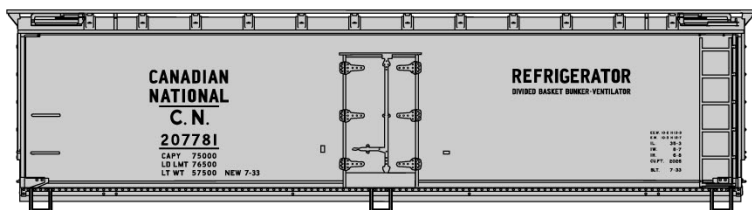

C&O Singles Available #75201 $18.98 Each Retail

#4855 Canadian National 40' Wood Refrigerator Car $19.98 Retail