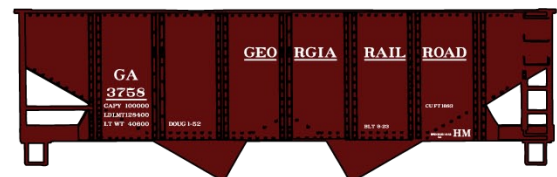

**#6539 Chicago Burlington & Quincy Pullman Standard Covered Hopper \$20.98 Retail**

**#8108 Chesapeake & Ohio Limited Run 3-Car Set Offset Triple Hoppers \$55.98 Retail**

**C&O Singles Available #75201 \$18.98 Each Retail**

**#4741 Rutland 40' Wood Stock Car \$18.98 Retail**

**#1162 Toronto Hamilton & Buffalo 36' Fowler Wood Boxcar \$18.98 Retail**

**#4855 Canadian National 40' Wood Refrigerator Car \$19.98 Retail**

**#2586 Georgia Railroad USRA Twin Hopper \$17.98 Retail**

**#3819 Great Northern 'Rocky' Combination Door 40' Steel Boxcar \$18.98 Retail**

**#4119 Fort Dodge Des Moines & Southern 40' Wood Boxcar \$18.98 Retail**