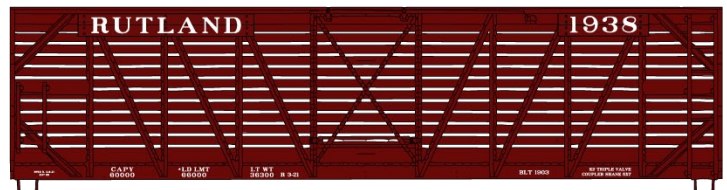

**#6539 Chicago Burlington & Quincy Pullman Standard Covered Hopper \$20.98 Retail**

**#8108 Chesapeake & Ohio Limited Run 3-Car Set Offset Triple Hoppers \$55.98 Retail**

**C&O Singles Available #75201 \$18.98 Each Retail**

**#4741 Rutland 40' Wood Stock Car \$18.98 Retail**

**#1162 Toronto Hamilton & Buffalo 36' Fowler Wood Boxcar \$18.98 Retail**

**#4855 Canadian National 40' Wood Refrigerator Car \$19.98 Retail**

**#2586 Georgia Railroad USRA Twin Hopper \$17.98 Retail**

**#3819 Great Northern 'Rocky' Combination Door 40' Steel Boxcar \$18.98 Retail**

**#4119 Fort Dodge Des Moines & Southern 40' Wood Boxcar \$18.98 Retail**