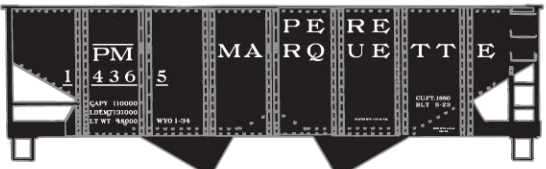

#6525 Delaware & Hudson Pullman Standard 3-Bay Covered Hopper \$19.98 Retail

#25341 Pere Marquette USRA Twin Hopper \$16.98 Retail

#3454 Union Pacific 40' PS-1 Boxcar \$17.98 Retail

#4643 Lehigh & New England 40' Double Sheath Wood Boxcar \$17.98 Retail

#52161 New Haven 50' Steel Boxcar \$17.98 Retail

#5724 Erie Lackawanna 50' Youngstown Door Welded Steel Boxcar \$17.98 Retail

#2107 L&N/SCL Family Lines 3-Bay ACF Hopper \$18.98 Retail

#8086 New York Central Lines 36' Wood Boxcar 3-Car Set \$52.98 Retail
 Fishbelly Underframe - Wood Doors & Ends