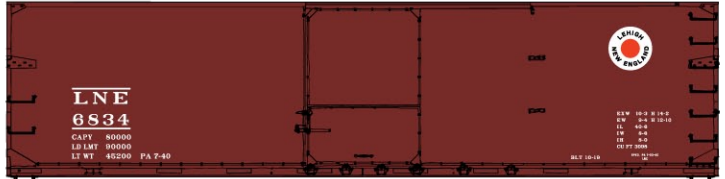

#6525 Delaware & Hudson Pullman Standard 3-Bay Covered Hopper \$19.98 Retail

#25341 Pere Marquette USRA Twin Hopper \$16.98 Retail

#3454 Union Pacific 40' PS-1 Boxcar \$17.98 Retail

#4643 Lehigh & New England 40' Double Sheath Wood Boxcar \$17.98 Retail

#52161 New Haven 50' Steel Boxcar \$17.98 Retail

#5724 Erie Lackawanna 50' Youngstown Door Welded Steel Boxcar \$17.98 Retail

#2107 L&N/SCL Family Lines 3-Bay ACF Hopper \$18.98 Retail

#8086 New York Central Lines 36' Wood Boxcar 3-Car Set \$52.98 Retail
 Fishbelly Underframe - Wood Doors & Ends