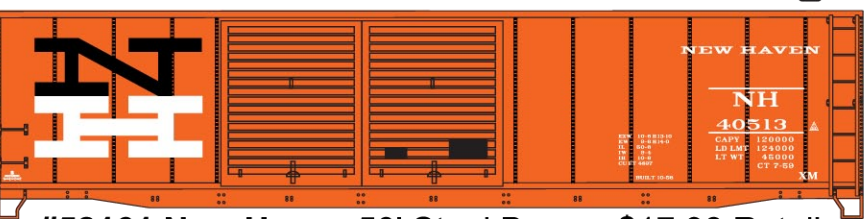

#6525 Delaware & Hudson Pullman Standard 3-Bay Covered Hopper \$19.98 Retail

#25341 Pere Marquette USRA Twin Hopper \$16.98 Retail

#3454 Union Pacific 40' PS-1 Boxcar \$17.98 Retail

#4643 Lehigh & New England 40' Double Sheath Wood Boxcar \$17.98 Retail

#52161 New Haven 50' Steel Boxcar \$17.98 Retail

#5724 Erie Lackawanna 50' Youngstown Door Welded Steel Boxcar \$17.98 Retail

#2107 L&N/SCL Family Lines 3-Bay ACF Hopper \$18.98 Retail

#8086 New York Central Lines 36' Wood Boxcar 3-Car Set \$52.98 Retail
 Fishbelly Underframe - Wood Doors & Ends