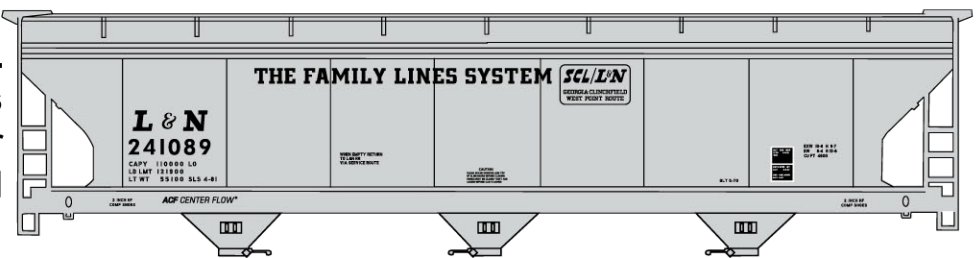

#6525 Delaware & Hudson Pullman Standard 3-Bay Covered Hopper \$19.98 Retail

#25341 Pere Marquette USRA Twin Hopper \$16.98 Retail

#3454 Union Pacific 40' PS-1 Boxcar \$17.98 Retail

#4643 Lehigh & New England 40' Double Sheath Wood Boxcar \$17.98 Retail

#52161 New Haven 50' Steel Boxcar \$17.98 Retail

#5724 Erie Lackawanna 50' Youngstown Door Welded Steel Boxcar \$17.98 Retail

#2107 L&N/SCL Family Lines 3-Bay ACF Hopper \$18.98 Retail

#8086 New York Central Lines 36' Wood Boxcar 3-Car Set \$52.98 Retail
 Fishbelly Underframe - Wood Doors & Ends