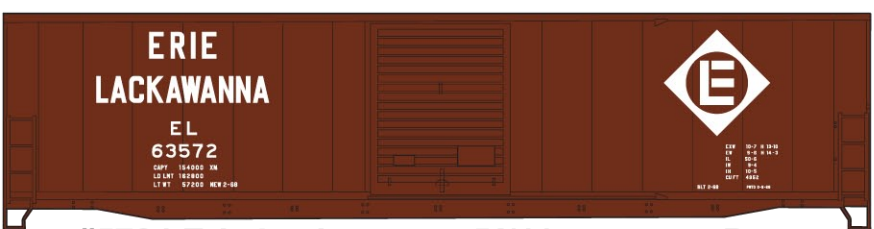

#6525 Delaware & Hudson Pullman Standard 3-Bay Covered Hopper \$19.98 Retail

#25341 Pere Marquette USRA Twin Hopper \$16.98 Retail

#3454 Union Pacific 40' PS-1 Boxcar \$17.98 Retail

#4643 Lehigh & New England 40' Double Sheath Wood Boxcar \$17.98 Retail

#52161 New Haven 50' Steel Boxcar \$17.98 Retail

#5724 Erie Lackawanna 50' Youngstown Door Welded Steel Boxcar \$17.98 Retail

#2107 L&N/SCL Family Lines 3-Bay ACF Hopper \$18.98 Retail

#8086 New York Central Lines 36' Wood Boxcar 3-Car Set \$52.98 Retail
 Fishbelly Underframe - Wood Doors & Ends