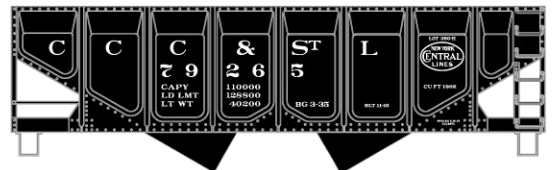

**#6532 Pennsylvania Pullman Standard 3-Bay Covered Hopper \$19.98 Retail**

**#1402 New Haven 36' Double Sheath Wood Boxcar with Metal Ends & Straight Underframe \$17.98**

**#3130 Fruit Growers/Atlantic Coast Line 40' Double Door AAR Boxcar \$17.98 Retail**

**#5326 Great Northern 50' Combination Door Welded Steel Boxcar \$17.98 Retail**

**#28204 Big Four/NYC Panel-Side Twin Hopper 3-Car Set \$49.98 Retail**

**#5658 CP Rail Newsprint 50' Exterior Post Welded-Side Steel Boxcar \$17.98 Retail**

**Big Four Singles Available #2820 \$16.98 Retail**

**#1802 Delaware, Lackawanna & Western 36' Double Sheath Wood Boxcar w/Wood Ends & Straight Underframe \$17.98**

**#8094 Norfolk Southern**

**USRA Twin Hopper 3-Car Set**