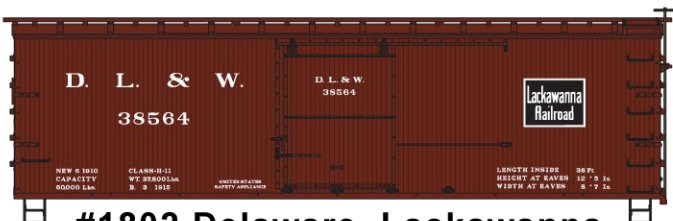

**#6532 Pennsylvania Pullman Standard 3-Bay Covered Hopper \$19.98 Retail**

**#1402 New Haven 36' Double Sheath Wood Boxcar with Metal Ends & Straight Underframe \$17.98**

**#3130 Fruit Growers/Atlantic Coast Line 40' Double Door AAR Boxcar \$17.98 Retail**

**#5326 Great Northern 50' Combination Door Welded Steel Boxcar \$17.98 Retail**

**#28204 Big Four/NYC Panel-Side Twin Hopper 3-Car Set \$49.98 Retail**

**#5658 CP Rail Newsprint 50' Exterior Post Welded-Side Steel Boxcar \$17.98 Retail**

**Big Four Singles Available #2820 \$16.98 Retail**

**#1802 Delaware, Lackawanna & Western 36' Double Sheath Wood Boxcar w/Wood Ends & Straight Underframe \$17.98**

**#8094 Norfolk Southern**

**USRA Twin Hopper 3-Car Set**