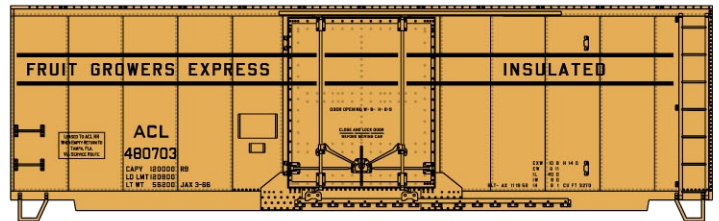

**#6532 Pennsylvania Pullman Standard 3-Bay Covered Hopper \$19.98 Retail**

**#1402 New Haven 36' Double Sheath Wood Boxcar with Metal Ends & Straight Underframe \$17.98**

**#3130 Fruit Growers/Atlantic Coast Line 40' Double Door AAR Boxcar \$17.98 Retail**

**#5326 Great Northern 50' Combination Door Welded Steel Boxcar \$17.98 Retail**

**#28204 Big Four/NYC Panel-Side Twin Hopper 3-Car Set \$49.98 Retail**

**#5658 CP Rail Newsprint 50' Exterior Post Welded-Side Steel Boxcar \$17.98 Retail**

**Big Four Singles Available #2820 \$16.98 Retail**

**#1802 Delaware, Lackawanna & Western 36' Double Sheath Wood Boxcar w/Wood Ends & Straight Underframe \$17.98**

**#8094 Norfolk Southern**

**USRA Twin Hopper 3-Car Set**