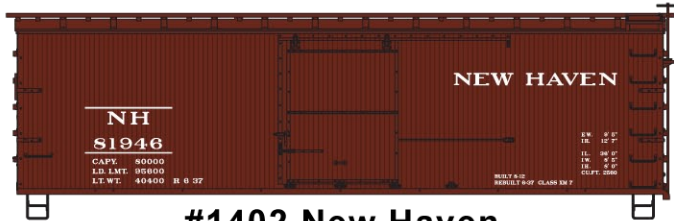

**#6532 Pennsylvania Pullman Standard 3-Bay Covered Hopper \$19.98 Retail**

**#1402 New Haven 36' Double Sheath Wood Boxcar with Metal Ends & Straight Underframe \$17.98**

**#3130 Fruit Growers/Atlantic Coast Line 40' Double Door AAR Boxcar \$17.98 Retail**

**#5326 Great Northern 50' Combination Door Welded Steel Boxcar \$17.98 Retail**

**#28204 Big Four/NYC Panel-Side Twin Hopper 3-Car Set \$49.98 Retail**

**#5658 CP Rail Newsprint 50' Exterior Post Welded-Side Steel Boxcar \$17.98 Retail**

**Big Four Singles Available #2820 \$16.98 Retail**

**#1802 Delaware, Lackawanna & Western 36' Double Sheath Wood Boxcar w/Wood Ends & Straight Underframe \$17.98**

**#8094 Norfolk Southern**

**USRA Twin Hopper 3-Car Set**