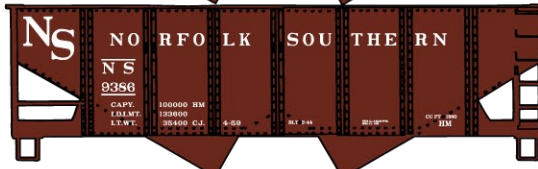

**#6532 Pennsylvania Pullman Standard 3-Bay Covered Hopper \$19.98 Retail**

**#1402 New Haven 36' Double Sheath Wood Boxcar with Metal Ends & Straight Underframe \$17.98**

**#3130 Fruit Growers/Atlantic Coast Line 40' Double Door AAR Boxcar \$17.98 Retail**

**#5326 Great Northern 50' Combination Door Welded Steel Boxcar \$17.98 Retail**

**#28204 Big Four/NYC Panel-Side Twin Hopper 3-Car Set \$49.98 Retail**

**#5658 CP Rail Newsprint 50' Exterior Post Welded-Side Steel Boxcar \$17.98 Retail**

**Big Four Singles Available #2820 \$16.98 Retail**

**#1802 Delaware, Lackawanna & Western 36' Double Sheath Wood Boxcar w/Wood Ends & Straight Underframe \$17.98**

**#8094 Norfolk Southern**

**USRA Twin Hopper 3-Car Set**

**\$49.98 Retail**

**Norfolk Southern Singles Available #25751 \$16.98 ea. Retail**