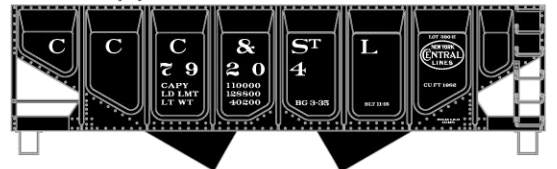

**#6532 Pennsylvania Pullman Standard 3-Bay Covered Hopper \$19.98 Retail**

**#1402 New Haven 36' Double Sheath Wood Boxcar with Metal Ends & Straight Underframe \$17.98**

**#3130 Fruit Growers/Atlantic Coast Line 40' Double Door AAR Boxcar \$17.98 Retail**

**#5326 Great Northern 50' Combination Door Welded Steel Boxcar \$17.98 Retail**

**#28204 Big Four/NYC Panel-Side Twin Hopper 3-Car Set \$49.98 Retail**

**#5658 CP Rail Newsprint 50' Exterior Post Welded-Side Steel Boxcar \$17.98 Retail**

**Big Four Singles Available #2820 \$16.98 Retail**

**#1802 Delaware, Lackawanna & Western 36' Double Sheath Wood Boxcar w/Wood Ends & Straight Underframe \$17.98**

**#8094 Norfolk Southern**

**USRA Twin Hopper 3-Car Set**