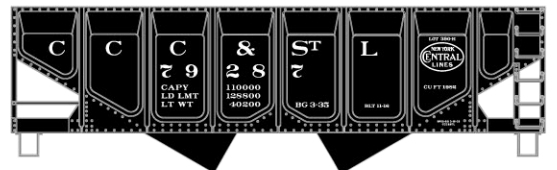

**#6532 Pennsylvania Pullman Standard 3-Bay Covered Hopper \$19.98 Retail**

**#1402 New Haven 36' Double Sheath Wood Boxcar with Metal Ends & Straight Underframe \$17.98**

**#3130 Fruit Growers/Atlantic Coast Line 40' Double Door AAR Boxcar \$17.98 Retail**

**#5326 Great Northern 50' Combination Door Welded Steel Boxcar \$17.98 Retail**

**#28204 Big Four/NYC Panel-Side Twin Hopper 3-Car Set \$49.98 Retail**

**#5658 CP Rail Newsprint 50' Exterior Post Welded-Side Steel Boxcar \$17.98 Retail**

**Big Four Singles Available #2820 \$16.98 Retail**

**#1802 Delaware, Lackawanna & Western 36' Double Sheath Wood Boxcar w/Wood Ends & Straight Underframe \$17.98**

**#8094 Norfolk Southern**

**USRA Twin Hopper 3-Car Set**