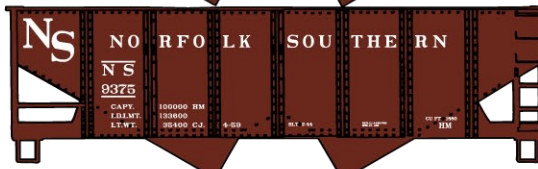

**#6532 Pennsylvania Pullman Standard 3-Bay Covered Hopper \$19.98 Retail**

**#1402 New Haven 36' Double Sheath Wood Boxcar with Metal Ends & Straight Underframe \$17.98**

**#3130 Fruit Growers/Atlantic Coast Line 40' Double Door AAR Boxcar \$17.98 Retail**

**#5326 Great Northern 50' Combination Door Welded Steel Boxcar \$17.98 Retail**

**#28204 Big Four/NYC Panel-Side Twin Hopper 3-Car Set \$49.98 Retail**

**#5658 CP Rail Newsprint 50' Exterior Post Welded-Side Steel Boxcar \$17.98 Retail**

**Big Four Singles Available #2820 \$16.98 Retail**

**#1802 Delaware, Lackawanna & Western 36' Double Sheath Wood Boxcar w/Wood Ends & Straight Underframe \$17.98**

**#8094 Norfolk Southern**

**USRA Twin Hopper 3-Car Set**