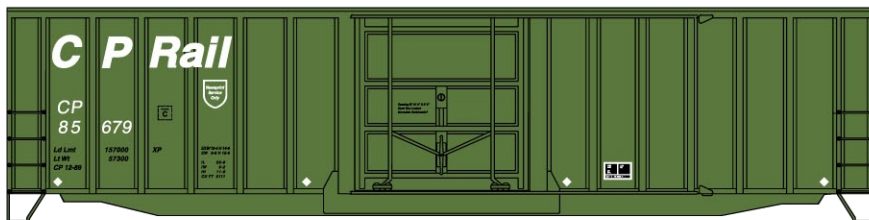

**#6532 Pennsylvania Pullman Standard 3-Bay Covered Hopper \$19.98 Retail**

**#1402 New Haven 36' Double Sheath Wood Boxcar with Metal Ends & Straight Underframe \$17.98**

**#3130 Fruit Growers/Atlantic Coast Line 40' Double Door AAR Boxcar \$17.98 Retail**

**#5326 Great Northern 50' Combination Door Welded Steel Boxcar \$17.98 Retail**

**#28204 Big Four/NYC Panel-Side Twin Hopper 3-Car Set \$49.98 Retail**

**#5658 CP Rail Newsprint 50' Exterior Post Welded-Side Steel Boxcar \$17.98 Retail**

**Big Four Singles Available #2820 \$16.98 Retail**

**#1802 Delaware, Lackawanna & Western 36' Double Sheath Wood Boxcar w/Wood Ends & Straight Underframe \$17.98**

**#8094 Norfolk Southern**

**USRA Twin Hopper 3-Car Set**