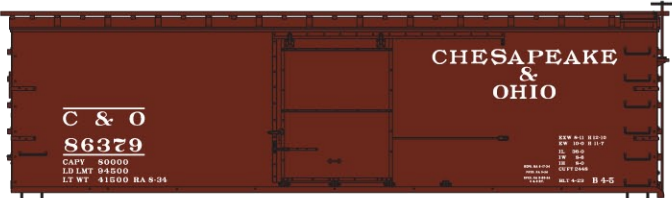

#24344 USRA Twin Hopper
 3-Car Set \$49.98 Retail

Singles Available #2434 \$16.98 Retail

#5506 Southern Railway 50' Superior Door
 Riveted Steel Boxcar \$17.98 Retail

#8095 40' Wood Boxcar
 3-Car Set \$52.98 Retail

- Wellsville Addison & Galetton
- Fort Dodge Des Moines & Southern
- Colorado & Southern-Burlington

Available Separately \$17.98 Retail

#80951 WAG, #80952 FtDDM&S, #80953 C&S

#1706 Lehigh Valley

36' Double Sheath Wood Boxcar with Wood Ends & Fishbelly Underframe \$17.98

#1403 Chesapeake & Ohio

36' Double Sheath Wood Boxcar with Metal Ends & Straight Underframe \$17.98

#7560 New York Susquehanna & Western 70-Ton Offset-Side Triple Hopper
 \$17.98 Retail

#8324 American Refrigerator
 Transit Ice Service
 40' Hinged Door Steel Reefer
 \$18.98 Retail