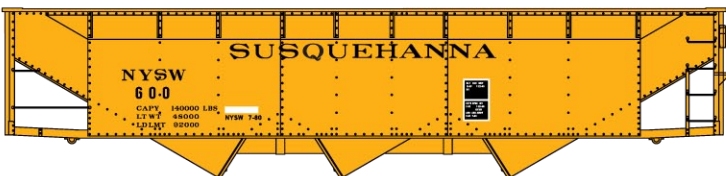

#24344 USRA Twin Hopper
 3-Car Set \$49.98 Retail

Singles Available #2434 \$16.98 Retail

#5506 Southern Railway 50' Superior Door
 Riveted Steel Boxcar \$17.98 Retail

#8095 40' Wood Boxcar
 3-Car Set \$52.98 Retail

- Wellsville Addison & Galetton
- Fort Dodge Des Moines & Southern
- Colorado & Southern-Burlington

Available Separately \$17.98 Retail

#80951 WAG, #80952 FtDDM&S, #80953 C&S

#1706 Lehigh Valley

36' Double Sheath Wood Boxcar with Wood Ends & Fishbelly Underframe \$17.98

#1403 Chesapeake & Ohio

36' Double Sheath Wood Boxcar with Metal Ends & Straight Underframe \$17.98

#7560 New York Susquehanna & Western 70-Ton Offset-Side Triple Hopper
 \$17.98 Retail

#8324 American Refrigerator
 Transit Ice Service
 40' Hinged Door Steel Reefer
 \$18.98 Retail