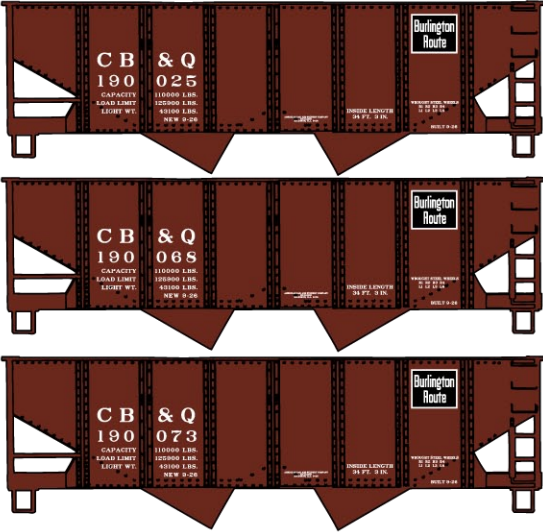

#24344 USRA Twin Hopper
 3-Car Set \$49.98 Retail

Singles Available #2434 \$16.98 Retail

#5506 Southern Railway 50' Superior Door
 Riveted Steel Boxcar \$17.98 Retail

#8095 40' Wood Boxcar
 3-Car Set \$52.98 Retail

- Wellsville Addison & Galetton
- Fort Dodge Des Moines & Southern
- Colorado & Southern-Burlington

Available Separately \$17.98 Retail

#80951 WAG, #80952 FtDDM&S, #80953 C&S

#1706 Lehigh Valley

36' Double Sheath Wood Boxcar with Wood Ends & Fishbelly Underframe \$17.98

#1403 Chesapeake & Ohio

36' Double Sheath Wood Boxcar with Metal Ends & Straight Underframe \$17.98

#7560 New York Susquehanna & Western 70-Ton Offset-Side Triple Hopper
 \$17.98 Retail

#8324 American Refrigerator
 Transit Ice Service
 40' Hinged Door Steel Reefer
 \$18.98 Retail