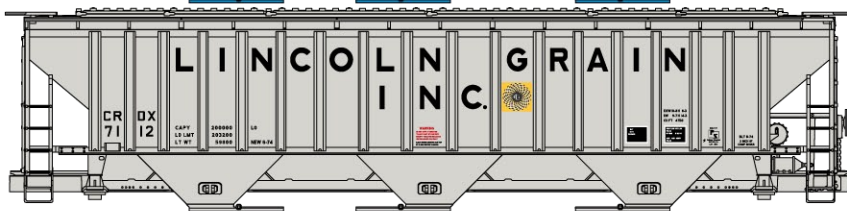

#8091 Pullman Standard Covered Hoppers
 Private Owner 3-Car Set \$58.98 Retail

Singles \$19.98 Each Retail: #80911 Klemme Co Op
 #80912 Percival Grain, #80913 Lincoln Grain

#1231 Northern Pacific 40' Combo Door Steel Boxcar
 Steel Boxcar 2-Car Set \$34.98 Retail

NP Singles Green #38031 Brown #38101 \$17.98ea.

#2583 Toledo Peoria & Western
 USRA Twin Hopper \$16.98 Retail

#7735 Norfolk Southern
 Offset Twin Hopper \$17.98 Retail

#1705 MKT 36' Double Sheath
 Wood Boxcar \$17.98 Retail

#418 Southern Pacific/T&N
 40' Single Sheath Wood Boxcar \$17.98 Retail

#3638 Great Northern 40' Double Door
 Steel Boxcar \$17.98 Retail

#5657 Pacific Great Eastern 50' Exterior Post
 Steel Boxcar \$17.98 Retail