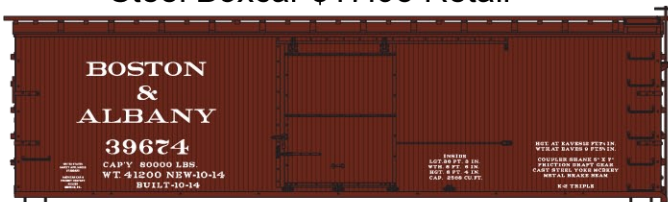

#8091 Pullman Standard Covered Hoppers
 Private Owner 3-Car Set \$58.98 Retail

Singles \$19.98 Each Retail: #80911 Klemme Co Op
 #80912 Percival Grain, #80913 Lincoln Grain

#1231 Northern Pacific 40' Combo Door Steel Boxcar
 Steel Boxcar 2-Car Set \$34.98 Retail

NP Singles Green #38031 Brown #38101 \$17.98ea.

#2583 Toledo Peoria & Western
 USRA Twin Hopper \$16.98 Retail

#7735 Norfolk Southern
 Offset Twin Hopper \$17.98 Retail

#1705 MKT 36' Double Sheath
 Wood Boxcar \$17.98 Retail

#418 Southern Pacific/T&N
 40' Single Sheath Wood Boxcar \$17.98 Retail

#3638 Great Northern 40' Double Door
 Steel Boxcar \$17.98 Retail

#5657 Pacific Great Eastern 50' Exterior Post
 Steel Boxcar \$17.98 Retail