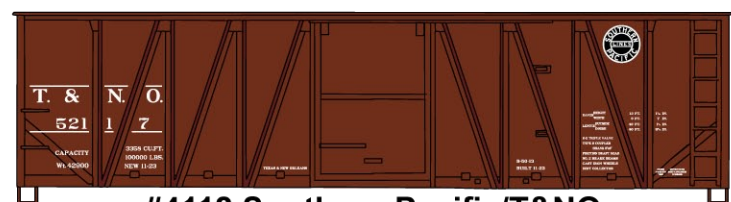

#8091 Pullman Standard Covered Hoppers
 Private Owner 3-Car Set \$58.98 Retail

Singles \$19.98 Each Retail: #80911 Klemme Co Op
 #80912 Percival Grain, #80913 Lincoln Grain

#1231 Northern Pacific 40' Combo Door Steel Boxcar
 Steel Boxcar 2-Car Set \$34.98 Retail

NP Singles Green #38031 Brown #38101 \$17.98ea.

#2583 Toledo Peoria & Western
 USRA Twin Hopper \$16.98 Retail

#7735 Norfolk Southern
 Offset Twin Hopper \$17.98 Retail

#1705 MKT 36' Double Sheath
 Wood Boxcar \$17.98 Retail

#418 Southern Pacific/T&N
 40' Single Sheath Wood Boxcar \$17.98 Retail

#3638 Great Northern 40' Double Door
 Steel Boxcar \$17.98 Retail

#5657 Pacific Great Eastern 50' Exterior Post
 Steel Boxcar \$17.98 Retail