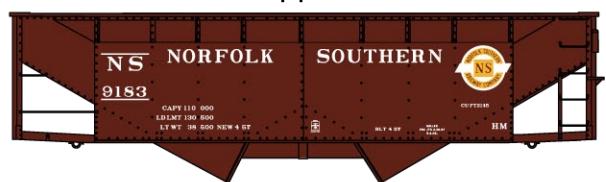

#8091 Pullman Standard Covered Hoppers
 Private Owner 3-Car Set \$58.98 Retail

Singles \$19.98 Each Retail: #80911 Klemme Co Op
 #80912 Percival Grain, #80913 Lincoln Grain

#1231 Northern Pacific 40' Combo Door Steel Boxcar
 Steel Boxcar 2-Car Set \$34.98 Retail

NP Singles Green #38031 Brown #38101 \$17.98ea.

#2583 Toledo Peoria & Western
 USRA Twin Hopper \$16.98 Retail

#7735 Norfolk Southern
 Offset Twin Hopper \$17.98 Retail

#1705 MKT 36' Double Sheath
 Wood Boxcar \$17.98 Retail

#418 Southern Pacific/T&N
 40' Single Sheath Wood Boxcar \$17.98 Retail

#3638 Great Northern 40' Double Door
 Steel Boxcar \$17.98 Retail

#5657 Pacific Great Eastern 50' Exterior Post
 Steel Boxcar \$17.98 Retail