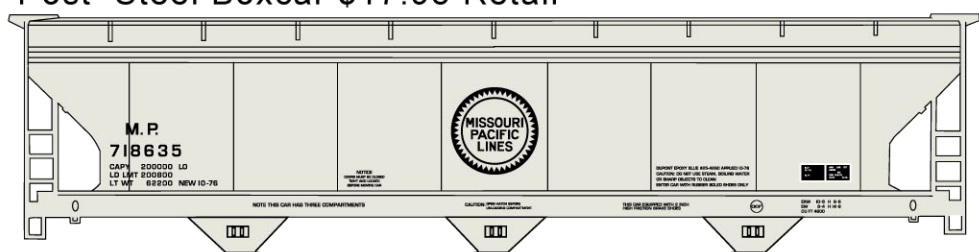

#2109 Missouri Pacific 3-Bay ACF Covered Hopper
$18.98 Retail