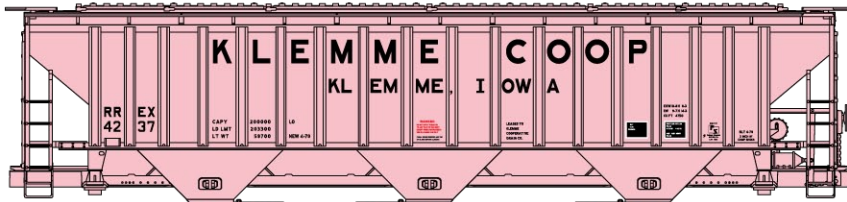

#8091 Pullman Standard Covered Hoppers
 Private Owner 3-Car Set \$58.98 Retail

Singles \$19.98 Each Retail: #80911 Klemme Co Op
 #80912 Percival Grain, #80913 Lincoln Grain

#1231 Northern Pacific 40' Combo Door Steel Boxcar
 Steel Boxcar 2-Car Set \$34.98 Retail

NP Singles Green #38031 Brown #38101 \$17.98ea.

#2583 Toledo Peoria & Western
 USRA Twin Hopper \$16.98 Retail

#7735 Norfolk Southern
 Offset Twin Hopper \$17.98 Retail

#1705 MKT 36' Double Sheath
 Wood Boxcar \$17.98 Retail

#418 Southern Pacific/T&N
 40' Single Sheath Wood Boxcar \$17.98 Retail

#3638 Great Northern 40' Double Door
 Steel Boxcar \$17.98 Retail

#5657 Pacific Great Eastern 50' Exterior Post
 Steel Boxcar \$17.98 Retail