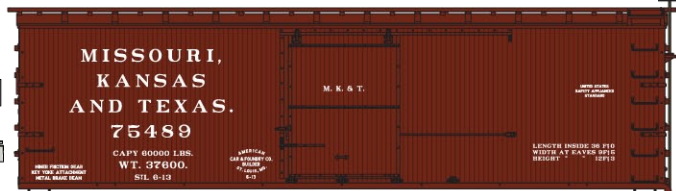

#8091 Pullman Standard Covered Hoppers
 Private Owner 3-Car Set \$58.98 Retail

Singles \$19.98 Each Retail: #80911 Klemme Co Op
 #80912 Percival Grain, #80913 Lincoln Grain

#1231 Northern Pacific 40' Combo Door Steel Boxcar
 Steel Boxcar 2-Car Set \$34.98 Retail

NP Singles Green #38031 Brown #38101 \$17.98ea.

#2583 Toledo Peoria & Western
 USRA Twin Hopper \$16.98 Retail

#7735 Norfolk Southern
 Offset Twin Hopper \$17.98 Retail

#1705 MKT 36' Double Sheath
 Wood Boxcar \$17.98 Retail

#418 Southern Pacific/T&N
 40' Single Sheath Wood Boxcar \$17.98 Retail

#3638 Great Northern 40' Double Door
 Steel Boxcar \$17.98 Retail

#5657 Pacific Great Eastern 50' Exterior Post
 Steel Boxcar \$17.98 Retail