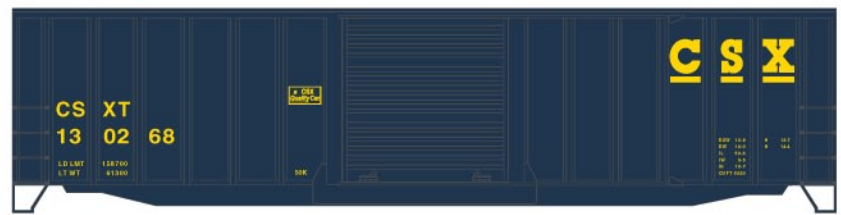

**#1207 Special Run 2-Car Set
 DM&IR Wood Boxcar & Reefer**

New road numbers! \$29.98 Retail

#8306 Burlington
 40' Swing Door Steel Reefer \$15.98 Retail

#8506 Fruit Growers Express
 40' Plug Door Steel Reefer \$15.98 Retail

#7718 North Western 50-Ton Offset Twin Hopper
 \$14.98 Retail

#9410 Southern Railway 89' Partially-Enclosed Auto Rack \$22.98 Retail

#2574 Burlington 55-Ton USA Aluminum Hopper \$13.98 Retail

#3195 Data Only-Yellow
 40' Insulated Steel Boxcar
 \$14.98 Retail

#8026 CSX Limited Run 3-Number Set

Exterior Post 50' Steel Boxcars

All New Road Numbers

\$42.98 Retail

Preproduction artwork shown