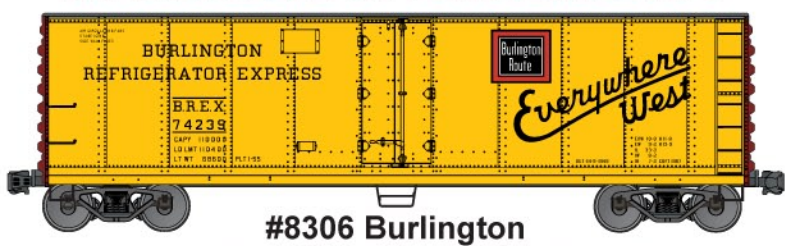

**#1207 Special Run 2-Car Set
 DM&IR Wood Boxcar & Reefer**

New road numbers! \$29.98 Retail

#8306 Burlington
 40' Swing Door Steel Reefer \$15.98 Retail

#8506 Fruit Growers Express
 40' Plug Door Steel Reefer \$15.98 Retail

#7718 North Western 50-Ton Offset Twin Hopper
 \$14.98 Retail

#9410 Southern Railway 89' Partially-Enclosed Auto Rack \$22.98 Retail

#2574 Burlington 55-Ton USA Aluminum Hopper \$13.98 Retail

#3195 Data Only-Yellow
 40' Insulated Steel Boxcar
 \$14.98 Retail