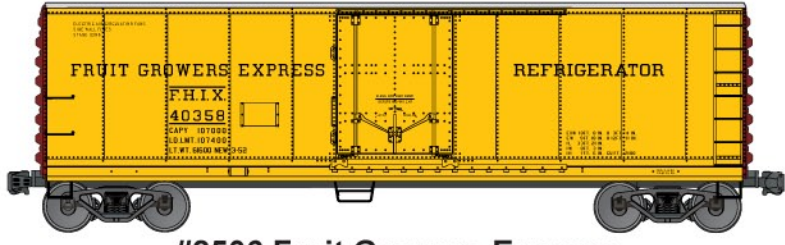

**#1207 Special Run 2-Car Set
 DM&IR Wood Boxcar & Reefer**

New road numbers! \$29.98 Retail

#8306 Burlington
 40' Swing Door Steel Reefer \$15.98 Retail

#8506 Fruit Growers Express
 40' Plug Door Steel Reefer \$15.98 Retail

#7718 North Western 50-Ton Offset Twin Hopper
 \$14.98 Retail

#9410 Southern Railway 89' Partially-Enclosed Auto Rack \$22.98 Retail

#2574 Burlington 55-Ton USA Aluminum Hopper \$13.98 Retail

#3195 Data Only-Yellow
 40' Insulated Steel Boxcar
 \$14.98 Retail