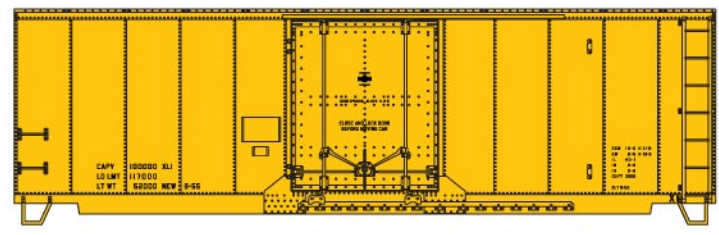

**#1207 Special Run 2-Car Set
 DM&IR Wood Boxcar & Reefer**

New road numbers! \$29.98 Retail

#8306 Burlington
 40' Swing Door Steel Reefer \$15.98 Retail

#8506 Fruit Growers Express
 40' Plug Door Steel Reefer \$15.98 Retail

#7718 North Western 50-Ton Offset Twin Hopper
 \$14.98 Retail

#9410 Southern Railway 89' Partially-Enclosed Auto Rack \$22.98 Retail

#2574 Burlington 55-Ton USA Aluminum Hopper \$13.98 Retail

#3195 Data Only-Yellow
 40' Insulated Steel Boxcar
 \$14.98 Retail

#8026 CSX Limited Run 3-Number Set

Exterior Post 50' Steel Boxcars

All New Road Numbers

\$42.98 Retail

Preproduction artwork shown