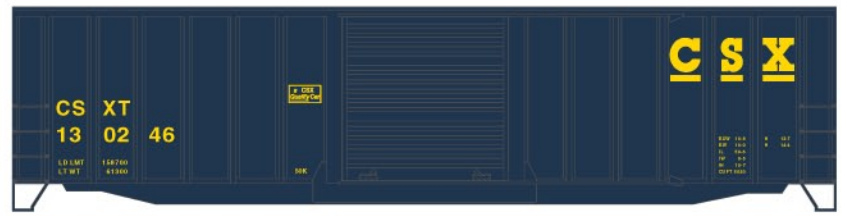

**#1207 Special Run 2-Car Set
 DM&IR Wood Boxcar & Reefer**

New road numbers! \$29.98 Retail

#8306 Burlington
 40' Swing Door Steel Reefer \$15.98 Retail

#8506 Fruit Growers Express
 40' Plug Door Steel Reefer \$15.98 Retail

#7718 North Western 50-Ton Offset Twin Hopper
 \$14.98 Retail

#9410 Southern Railway 89' Partially-Enclosed Auto Rack \$22.98 Retail

#2574 Burlington 55-Ton USA Aluminum Hopper \$13.98 Retail

#3195 Data Only-Yellow
 40' Insulated Steel Boxcar
 \$14.98 Retail

#8026 CSX Limited Run 3-Number Set

Exterior Post 50' Steel Boxcars

All New Road Numbers

\$42.98 Retail

Preproduction artwork shown