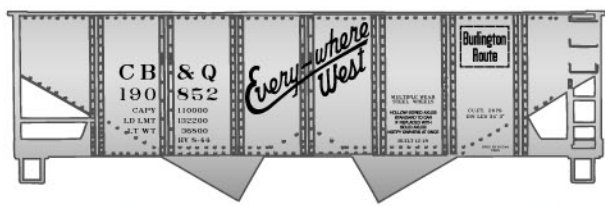

**#1207 Special Run 2-Car Set
 DM&IR Wood Boxcar & Reefer**

New road numbers! \$29.98 Retail

#8306 Burlington
 40' Swing Door Steel Reefer \$15.98 Retail

#8506 Fruit Growers Express
 40' Plug Door Steel Reefer \$15.98 Retail

#7718 North Western 50-Ton Offset Twin Hopper
 \$14.98 Retail

#9410 Southern Railway 89' Partially-Enclosed Auto Rack \$22.98 Retail

#2574 Burlington 55-Ton USA Aluminum Hopper \$13.98 Retail

#3195 Data Only-Yellow
 40' Insulated Steel Boxcar
 \$14.98 Retail

#8026 CSX Limited Run 3-Number Set

Exterior Post 50' Steel Boxcars

All New Road Numbers

\$42.98 Retail

Preproduction artwork shown